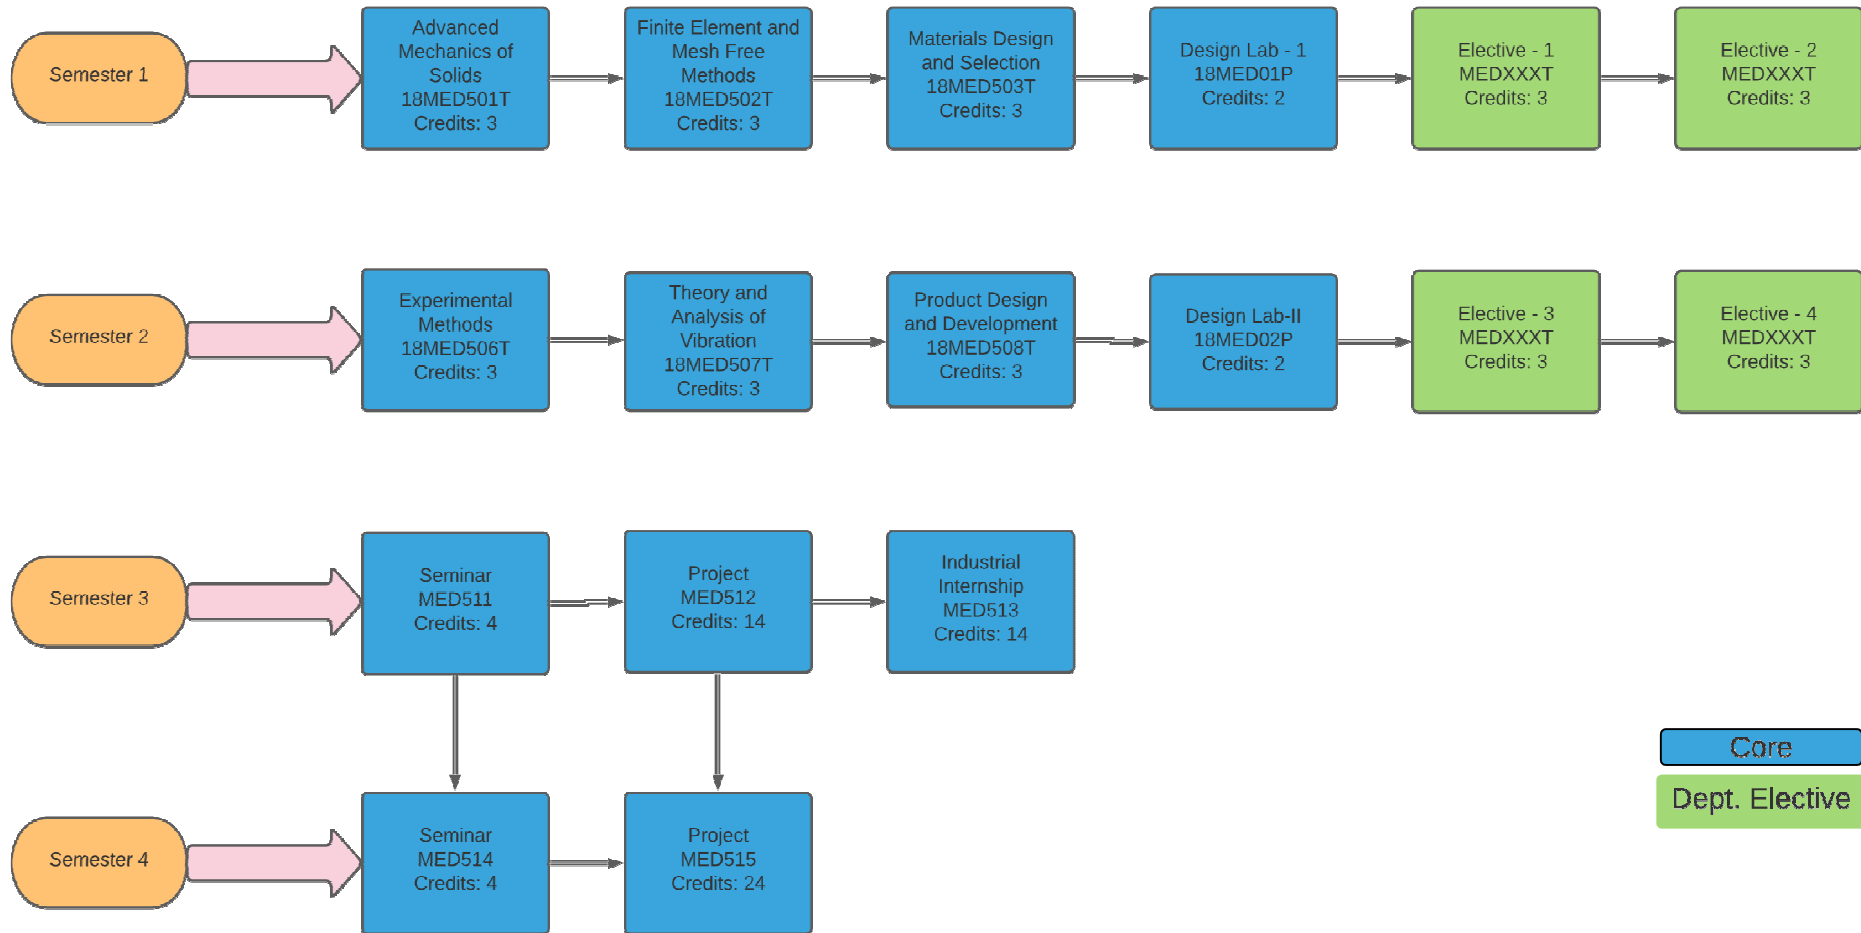

Course Flow chart for M. Tech Mechanical Engineering (Design)

Disclaimer; PDPU reserves the right of changing/altering the flow chart as per its requirement without any intimation